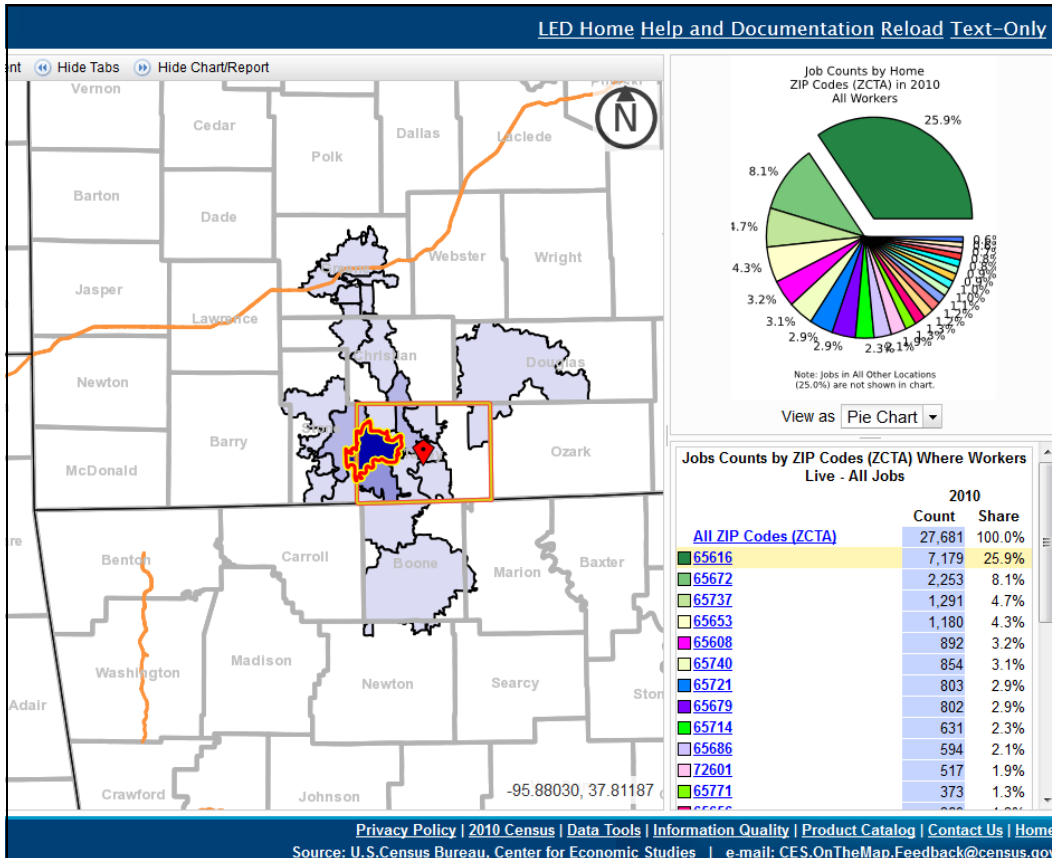

Branson Place of Work Data

Living in Taney Co., Working in... 19,954

65616	Branson	10,700	53.6%
65672	Hollister	1,039	5.2%
65653	Forsyth	1,000	5.0%
65804	Springfield Southern Hills	555	2.8%
65739	Ridgedale	474	2.4%
65807	Springfield South Side	467	2.3%
65802	Springfield Chestnut	312	1.6%
65803	Springfield North Side	289	1.4%
65608	Ava	285	1.4%
65737	Branson West	280	1.4%
64801	Joplin North Side	214	1.1%
64804	Joplin South Side	145	0.7%
65806	Downtown Springfield	142	0.7%
65721	Ozark	126	0.6%
65714	Nixa	120	0.6%
65679	Kirbyville	97	0.5%
72601	Harrison, AR	93	0.5%
65686	Kimberling City	82	0.4%
65771	Bull Creek	71	0.4%
65708	Monett	67	0.3%
65761	Theodosia	64	0.3%
65740	Rockaway Beach	59	0.3%
65611	Blue Eye	57	0.3%
65614	Bradleyville	56	0.3%
65101	Jefferson City	54	0.3%
Other		3,106	15.6%

Working in Taney Co., Living in... 27,681

65616	Branson	7,179	25.9%
65672	Hollister	2,253	8.1%
65737	Branson West	1,291	4.7%
65653	Forsyth	1,180	4.3%
65608	Ava	892	3.2%
65740	Rockaway Beach	854	3.1%
65721	Ozark	803	2.9%
65679	Kirbyville	802	2.9%
65714	Nixa	631	2.3%
65686	Kimberling City	594	2.1%
72601	Harrison, AR	517	1.9%
65771	Bull Creek	373	1.3%
65656	Galena	369	1.3%
65807	Springfield South Side	342	1.2%
65739	Ridgedale	330	1.2%
65759	Taneyville	301	1.1%
65802	Springfield Chestnut	281	1.0%
65681	Corridor	268	1.0%
65803	Lampe	256	0.9%
65804	Springfield North Side	256	0.9%
65804	Springfield Southern Hills	243	0.9%
65611	Blue Eye	234	0.8%
65810	Springfield Chesterfield	218	0.8%
65680	Kissee Mills	198	0.7%
65627	Cedar Creek	176	0.6%
72662	Omaha, AR	172	0.6%
Other		6,924	25.0%