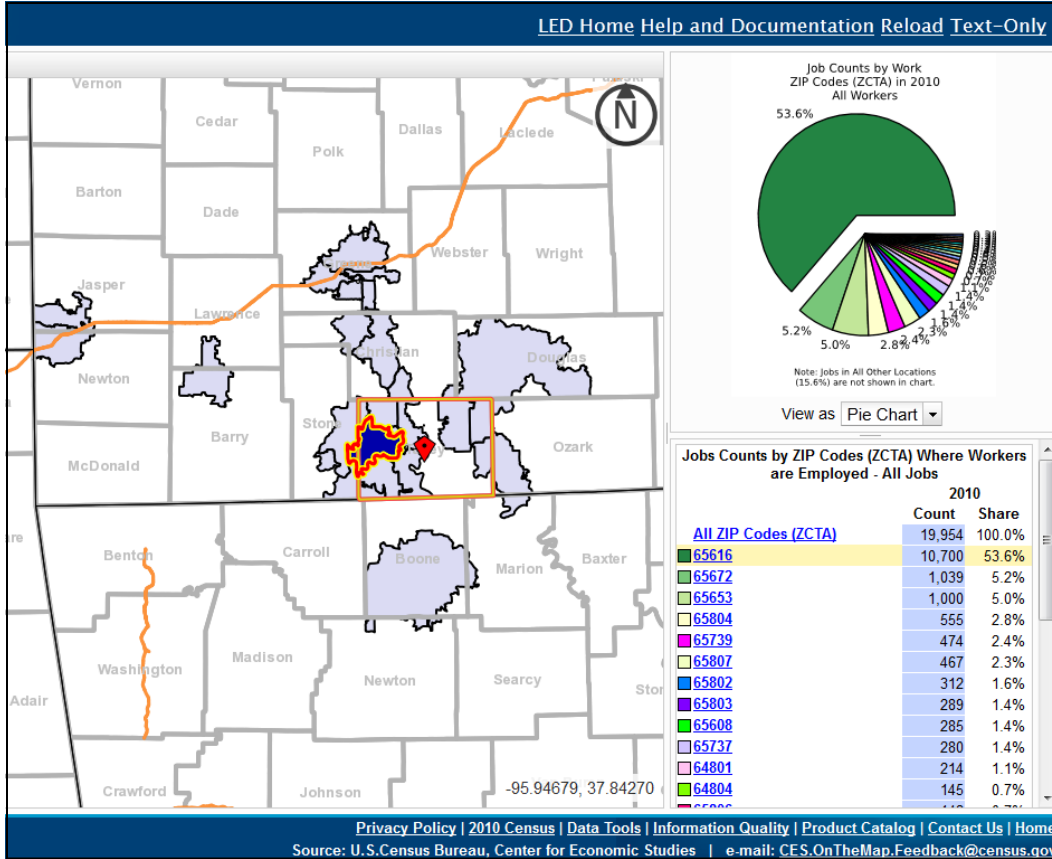

Branson Place of Work Data

Living in Taney Co., Working in... 19,954

65616	Branson	10,700	53.6%
65672	Hollister	1,039	5.2%
65653	Forsyth	1,000	5.0%
65804	Springfield Southern Hills	555	2.8%
65739	Ridgedale	474	2.4%
65807	Springfield South Side	467	2.3%
65802	Springfield Chestnut	312	1.6%
65803	Springfield North Side	289	1.4%
65608	Ava	285	1.4%
65737	Branson West	280	1.4%
64801	Joplin North Side	214	1.1%
64804	Joplin South Side	145	0.7%
65806	Downtown Springfield	142	0.7%
65721	Ozark	126	0.6%
65714	Nixa	120	0.6%
65679	Kirbyville	97	0.5%
72601	Harrison, AR	93	0.5%
65686	Kimberling City	82	0.4%
65771	Bull Creek	71	0.4%
65708	Monett	67	0.3%
65761	Theodosia	64	0.3%
65740	Rockaway Beach	59	0.3%
65611	Blue Eye	57	0.3%
65614	Bradleyville	56	0.3%
65101	Jefferson City	54	0.3%
Other		3,106	15.6%

Working in Taney Co., Living in... 27,681

65616	Branson	7,179	25.9%
65672	Hollister	2,253	8.1%
65737	Branson West	1,291	4.7%
65653	Forsyth	1,180	4.3%
65608	Ava	892	3.2%
65740	Rockaway Beach	854	3.1%
65721	Ozark	803	2.9%
65679	Kirbyville	802	2.9%
65714	Nixa	631	2.3%
65686	Kimberling City	594	2.1%
72601	Harrison, AR	517	1.9%
65771	Bull Creek	373	1.3%
65656	Galena	369	1.3%
65807	Springfield South Side	342	1.2%
65739	Ridgedale	330	1.2%
65759	Taneyville	301	1.1%
65802	Springfield Chestnut	281	1.0%
65681	Corridor	268	1.0%
65803	Lampe	256	0.9%
65804	Springfield North Side	256	0.9%
65804	Springfield Southern Hills	243	0.9%
65611	Blue Eye	234	0.8%
65810	Springfield Chesterfield	218	0.8%
65680	Kissee Mills	198	0.7%
65627	Cedar Creek	176	0.6%
72662	Omaha, AR	172	0.6%
Other		6,924	25.0%