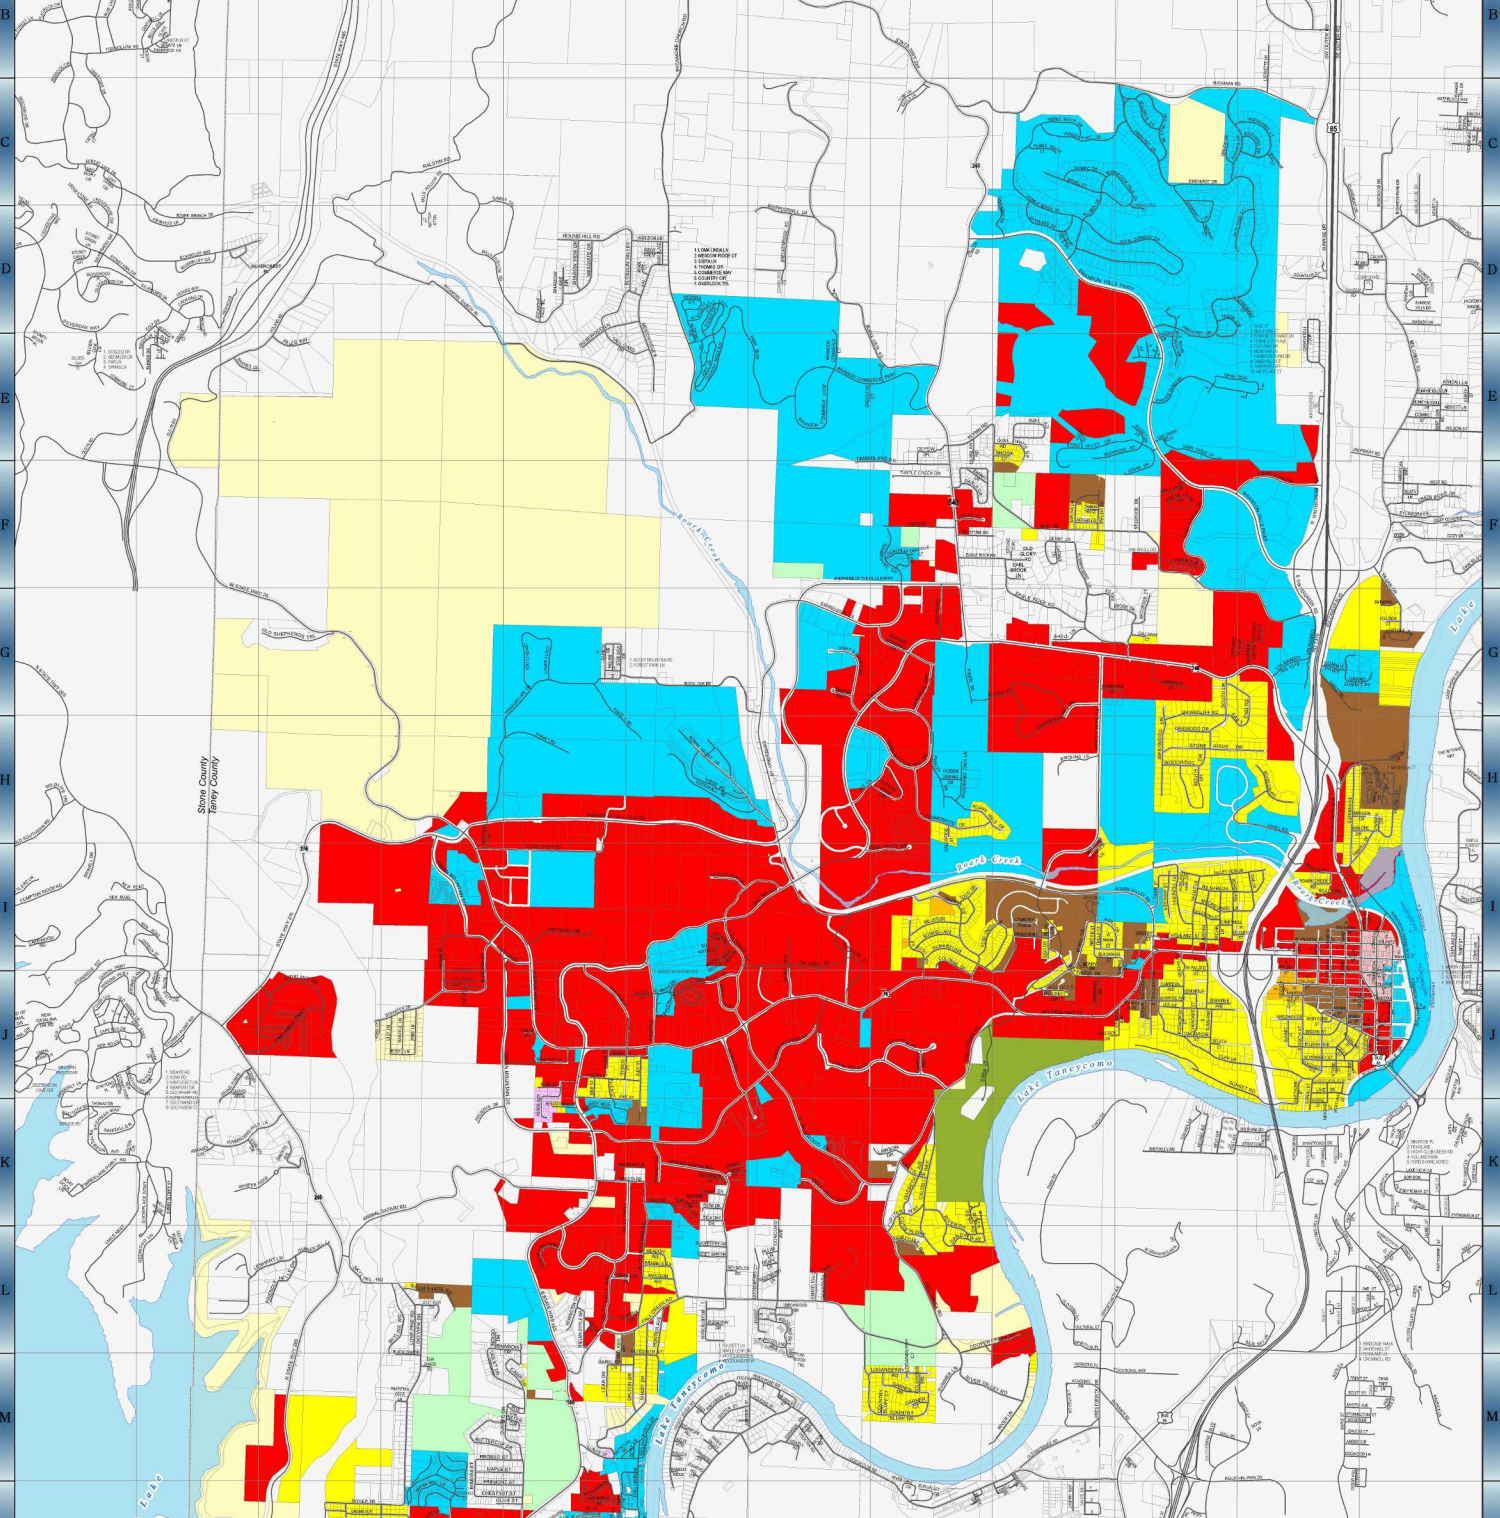

ARROW WALK JS	BARRETT RD SE W4	BARRETT RD SE W5	BARRETT RD SE W6	BARRETT RD SE W7	BARRETT RD SE W8	BARRETT RD SE W9	BARRETT RD SE W10	BARRETT RD SE W11	BARRETT RD SE W12	BARRETT RD SE W13	BARRETT RD SE W14	BARRETT RD SE W15	BARRETT RD SE W16	BARRETT RD SE W17	BARRETT RD SE W18	BARRETT RD SE W19	BARRETT RD SE W20	BARRETT RD SE W21	BARRETT RD SE W22	BARRETT RD SE W23	BARRETT RD SE W24	BARRETT RD SE W25	BARRETT RD SE W26	BARRETT RD SE W27	BARRETT RD SE W28	BARRETT RD SE W29	BARRETT RD SE W30	BARRETT RD SE W31	BARRETT RD SE W32	BARRETT RD SE W33	BARRETT RD SE W34	BARRETT RD SE W35	BARRETT RD SE W36	BARRETT RD SE W37	BARRETT RD SE W38	BARRETT RD SE W39	BARRETT RD SE W40	BARRETT RD SE W41	BARRETT RD SE W42	BARRETT RD SE W43	BARRETT RD SE W44	BARRETT RD SE W45	BARRETT RD SE W46	BARRETT RD SE W47	BARRETT RD SE W48	BARRETT RD SE W49	BARRETT RD SE W50	BARRETT RD SE W51	BARRETT RD SE W52	BARRETT RD SE W53	BARRETT RD SE W54	BARRETT RD SE W55	BARRETT RD SE W56	BARRETT RD SE W57	BARRETT RD SE W58	BARRETT RD SE W59	BARRETT RD SE W60	BARRETT RD SE W61	BARRETT RD SE W62	BARRETT RD SE W63	BARRETT RD SE W64	BARRETT RD SE W65	BARRETT RD SE W66	BARRETT RD SE W67	BARRETT RD SE W68	BARRETT RD SE W69	BARRETT RD SE W70	BARRETT RD SE W71	BARRETT RD SE W72	BARRETT RD SE W73	BARRETT RD SE W74	BARRETT RD SE W75	BARRETT RD SE W76	BARRETT RD SE W77	BARRETT RD SE W78	BARRETT RD SE W79	BARRETT RD SE W80	BARRETT RD SE W81	BARRETT RD SE W82	BARRETT RD SE W83	BARRETT RD SE W84	BARRETT RD SE W85	BARRETT RD SE W86	BARRETT RD SE W87	BARRETT RD SE W88	BARRETT RD SE W89	BARRETT RD SE W90	BARRETT RD SE W91	BARRETT RD SE W92	BARRETT RD SE W93	BARRETT RD SE W94	BARRETT RD SE W95	BARRETT RD SE W96	BARRETT RD SE W97	BARRETT RD SE W98	BARRETT RD SE W99	BARRETT RD SE W100

B
C
D
E
F
G
H
I
J
K
L
M

Stone County
Missouri