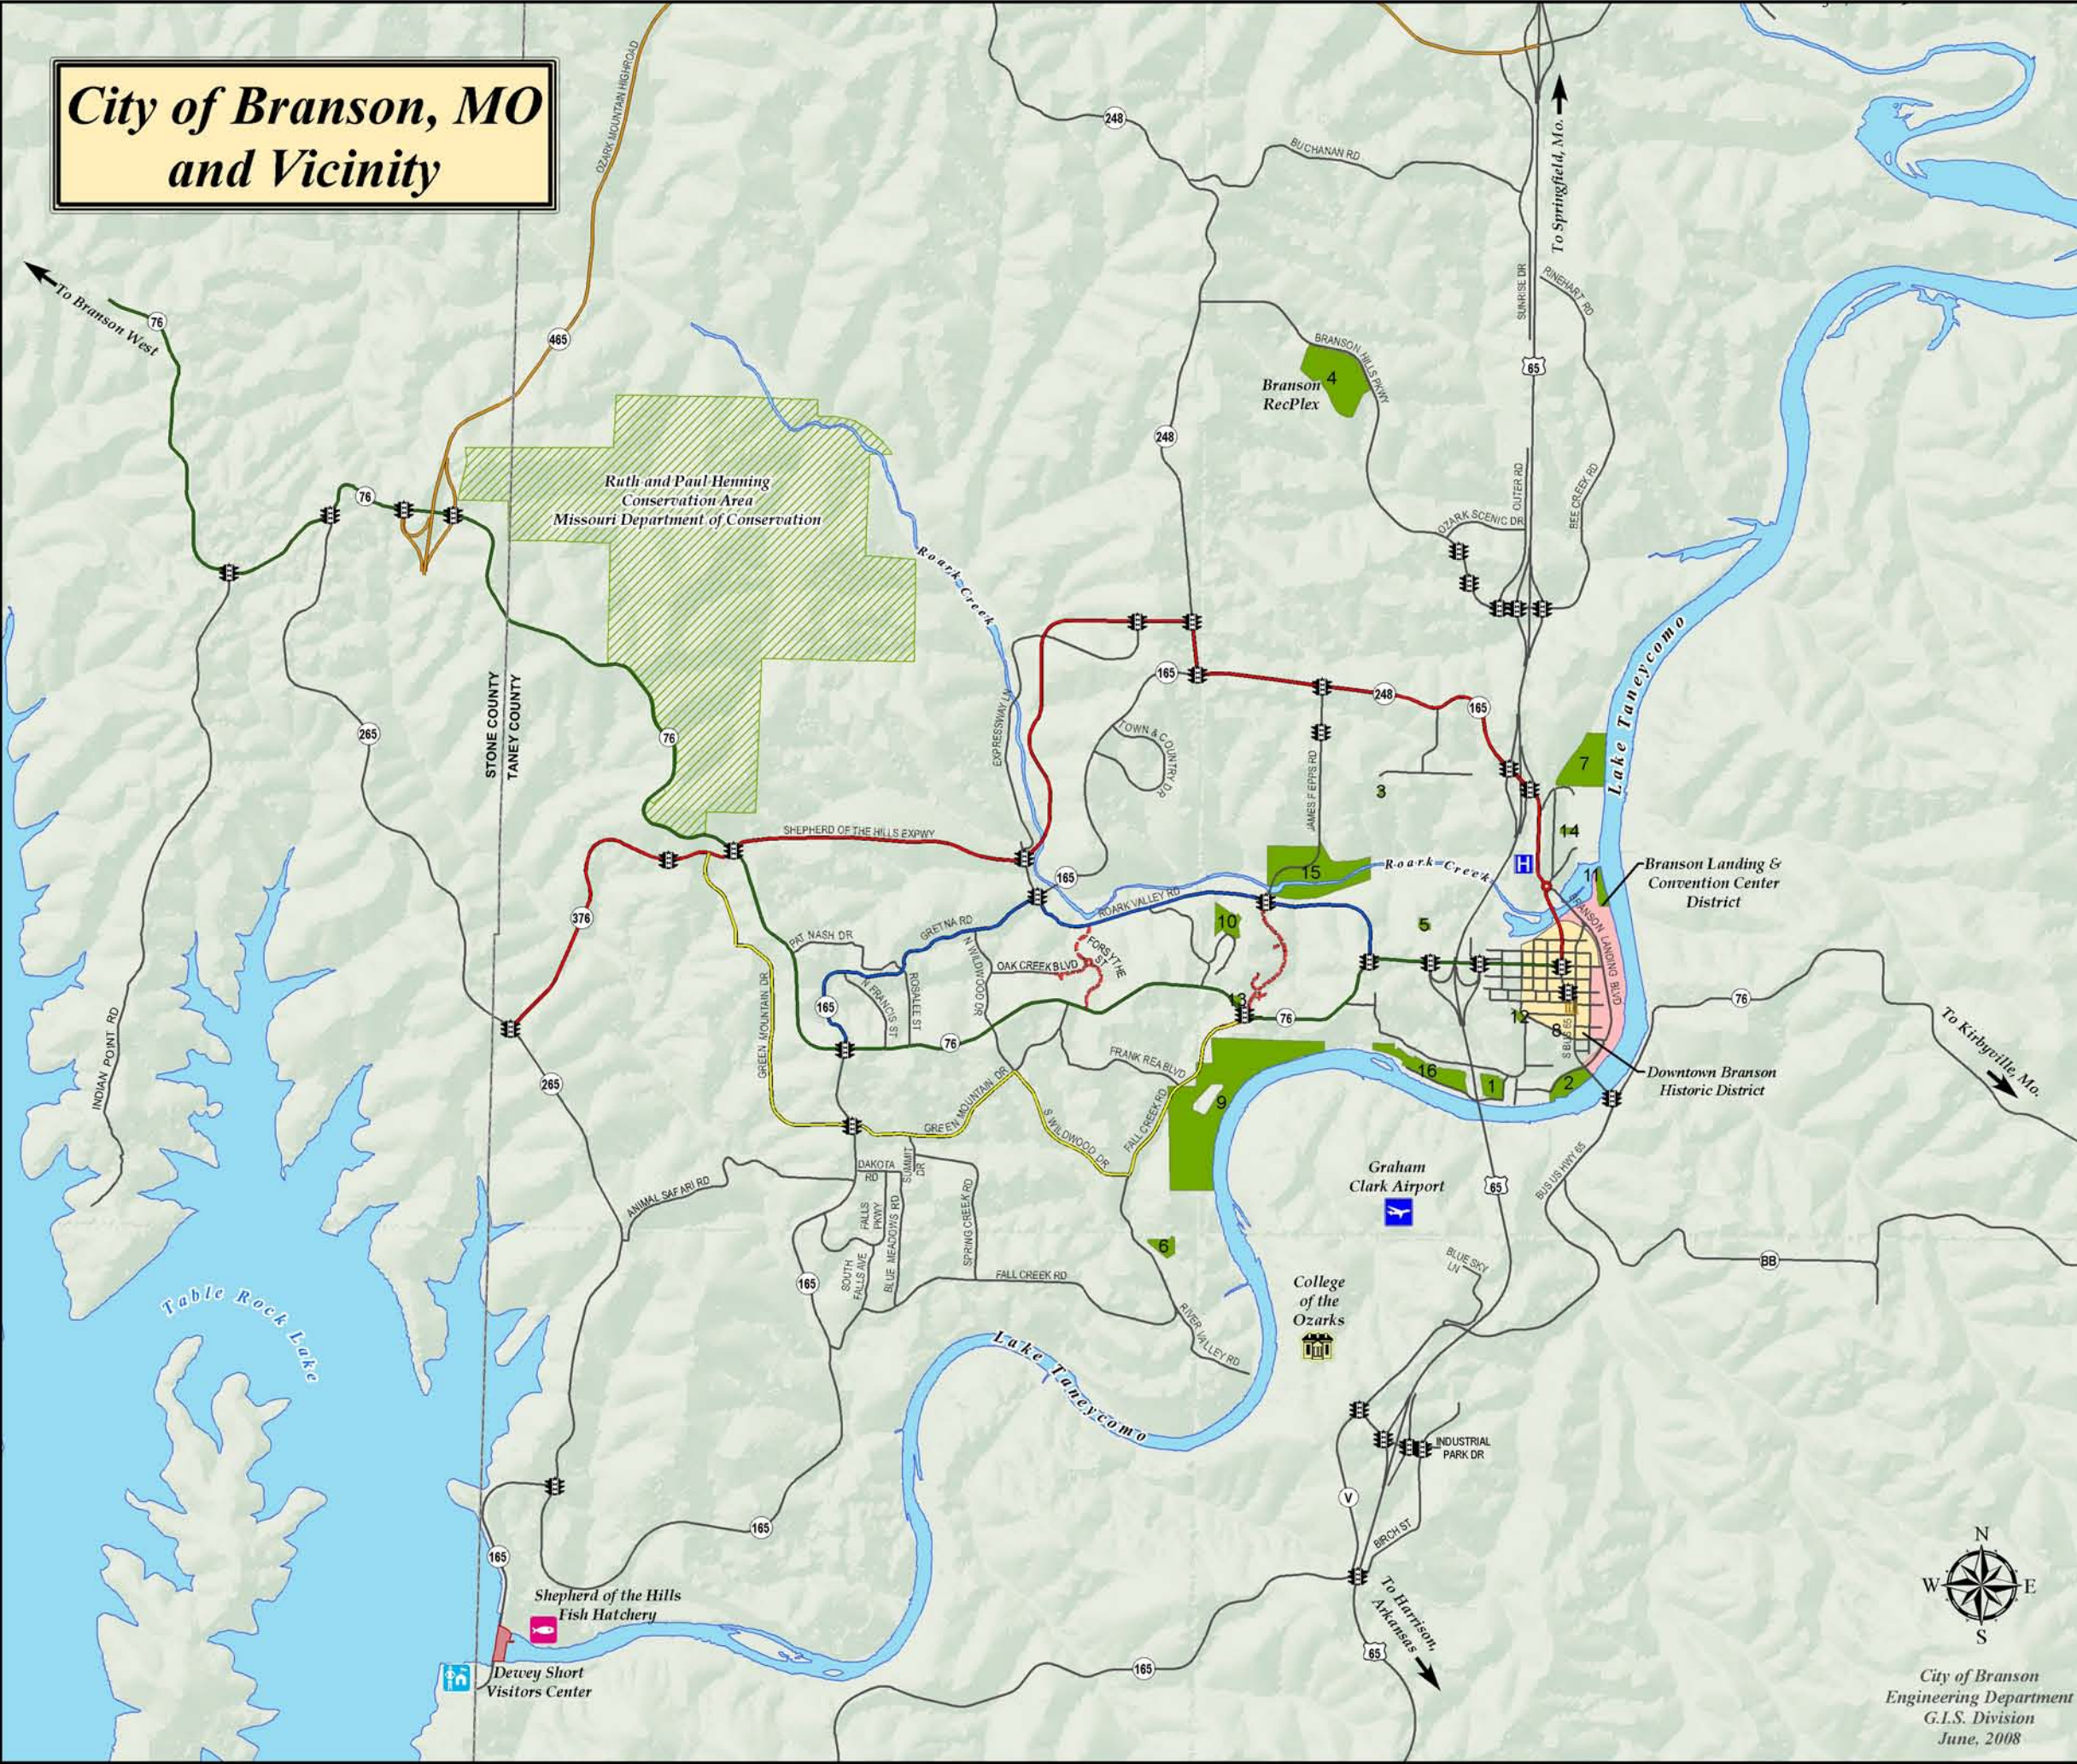

# City of Branson, MO and Vicinity

## Legend:

- 76 Country Blvd
  - Ozark Mountain Highroad
  - Red Route
  - Yellow Route
  - Blue Route
  - Major Roads and Highways
  - Proposed Road Construction
  - Traffic Signals
  - City Hall and Police Dept.
  - Skaggs Community Health Ctr
  - Lakes
- 
- Parks
  - 1. Alexander Park
  - 2. Branson Lakeside RV Park
  - 3. Branson North Park
  - 4. Branson Rec Plex
  - 5. Cantwell Park
  - 6. Caudill Park
  - 7. Eiserman Park
  - 8. Epps Park
  - 9. Lakeside Forest Wilderness Area
  - 10. Murphy Park
  - 11. North Beach Park
  - 12. Nygard Park
  - 13. Branson Old School Park
  - 14. Parnell Park
  - 15. Stockstill Park