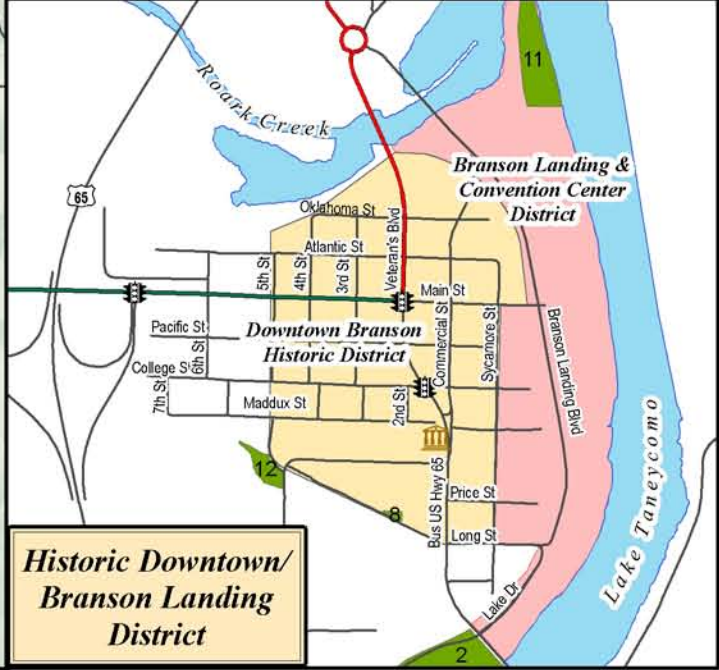

# City of Branson, MO and Vicinity

## Legend:

- 76 Country Blvd
  - Ozark Mountain Highroad
  - Red Route
  - Yellow Route
  - Blue Route
  - Major Roads and Highways
  - Proposed Road Construction
  - Traffic Signals
  - City Hall and Police Dept.
  - Skaggs Community Health Ctr
  - Lakes
- 
- Parks
  - 1. Alexander Park
  - 2. Branson Lakeside RV Park
  - 3. Branson North Park
  - 4. Branson Rec Plex
  - 5. Cantwell Park
  - 6. Caudill Park
  - 7. Eiserman Park
  - 8. Epps Park
  - 9. Lakeside Forest Wilderness Area
  - 10. Murphy Park
  - 11. North Beach Park
  - 12. Nygard Park
  - 13. Branson Old School Park
  - 14. Parnell Park
  - 15. Stockstill Park