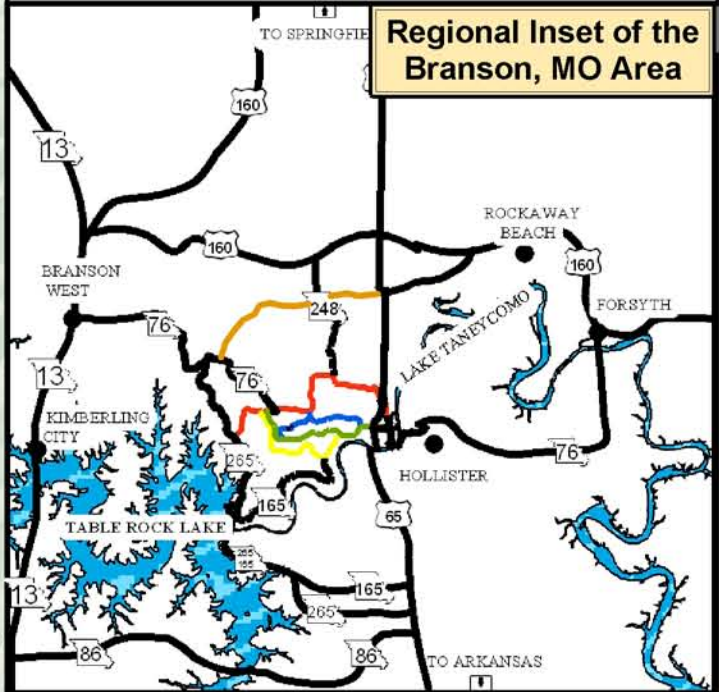

# City of Branson, MO and Vicinity

## Legend:

- 76 Country Blvd
  - Ozark Mountain Highroad
  - Red Route
  - Yellow Route
  - Blue Route
  - Major Roads and Highways
  - Proposed Road Construction
  - Traffic Signals
  - City Hall and Police Dept.
  - Skaggs Community Health Ctr
  - Lakes
- 
- Parks
  - 1. Alexander Park
  - 2. Branson Lakeside RV Park
  - 3. Branson North Park
  - 4. Branson Rec Plex
  - 5. Cantwell Park
  - 6. Caudill Park
  - 7. Eiserman Park
  - 8. Epps Park
  - 9. Lakeside Forest Wilderness Area
  - 10. Murphy Park
  - 11. North Beach Park
  - 12. Nygard Park
  - 13. Branson Old School Park
  - 14. Parnell Park
  - 15. Stockstill Park